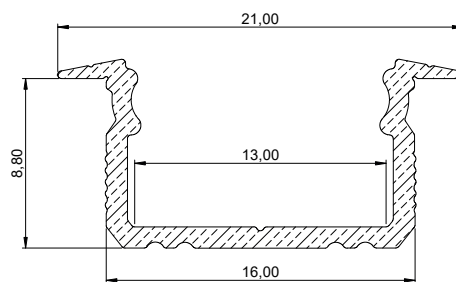

ALU

licht

professional led profiles

powered by

dimensions in millimetres

LED RECESSED PROFILE

GLG2

The most important features:

Specifications

Available colours	silver, white, black
Material	anodized aluminium
Application	recessed tiles
LED strip width	up to 12 mm
Basic length	2020 mm
Additional lengths	1000 mm, 3000 mm, 4150 mm