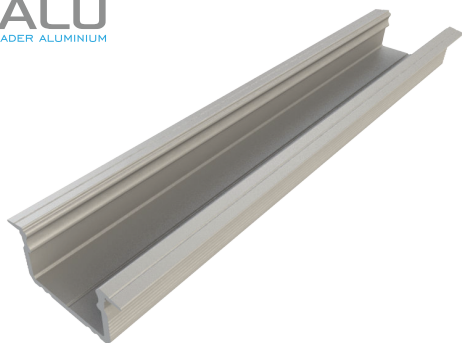

ALU

licht

professional led profiles

powered by

dimensions in millimetres

LED RECESSED PROFILE

GLG2

The most important features:

- excellent heat dissipation
- designed and manufactured in Poland
- cover made of polycarbonate – UV & heat resistant

Application:

- home and shop furniture assembly
- stairs assembly
- wall and ceiling lighting decorations

Specifications

Available colours	silver, white, black
Material	anodized aluminium
Application	recessed tiles
LED strip width	up to 12 mm
Basic length	2020 mm
Additional lengths	1000 mm, 3000 mm, 4150 mm

LED Recessed Profile GLG2

Product code	Product description						
AL12-GLG2-AS-1000	Anodized silver 1000mm	AL12-GLG2-AB-1000	Anodized black 1000mm	AL12-GLG2-LW-1000	Lacquered white 1000mm	AL12-GLG2-RW-1000	Raw 1000mm
AL12-GLG2-AS-2020	Anodized silver 2020mm	AL12-GLG2-AB-2020	Anodized black 2020mm	AL12-GLG2-LW-2020	Lacquered white 2020mm	AL12-GLG2-RW-2020	Raw 2020mm
AL12-GLG2-AS-3000	Anodized silver 3000mm	AL12-GLG2-AB-3000	Anodized black 3000mm	AL12-GLG2-LW-3000	Lacquered white 3000mm	AL12-GLG2-RW-3000	Raw 3000mm
AL12-GLG2-AS-4150	Anodized silver 4150mm	AL12-GLG2-AB-4150	Anodized black 4150mm	AL12-GLG2-LW-4150	Lacquered white 4150mm	AL12-GLG2-RW-4150	Raw 4150mm