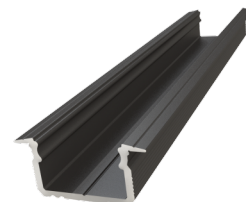

ALU

licht

professional led profiles

powered by

dimensions in millimetres

LED RECESSED PROFILE

GLG2

The most important features:

- excellent heat dissipation
- designed and manufactured in Poland
- cover made of polycarbonate – UV & heat resistant

Application:

- home and shop furniture assembly
- stairs assembly
- wall and ceiling lighting decorations

Specifications

Available colours	silver, white, black
Material	anodized aluminium
Application	recessed tiles
LED strip width	up to 12 mm
Basic length	2020 mm
Additional lengths	1000 mm, 3000 mm, 4150 mm