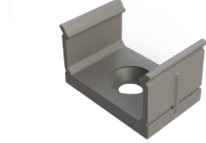

LED profile GLG2 accessories

AL12-GLG2-AB-EC-O AL12-GLG2-AS-EC-O AL12-GLG2-LW-EC-O

Easy cover assembly

Thanks to the use of a semi-circular cover slot, the installation is trouble-free, and disassembly does not damage the cover

Easy cover assembly

Thanks to the use of a semi-circular cover slot, the installation is trouble-free, and disassembly does not damage the cover

Paint

In addition to anodized profiles (silver, inox stainless steel, black), in the case of wholesale orders, it is possible to order powder coated profiles in any color from the RAL palette.

Mountage brackets

The holder is an ideal solution for mounting LED profiles in kitchen cabinets, shelves, etc. Provides strong and stable fixing of the profile to the ground.